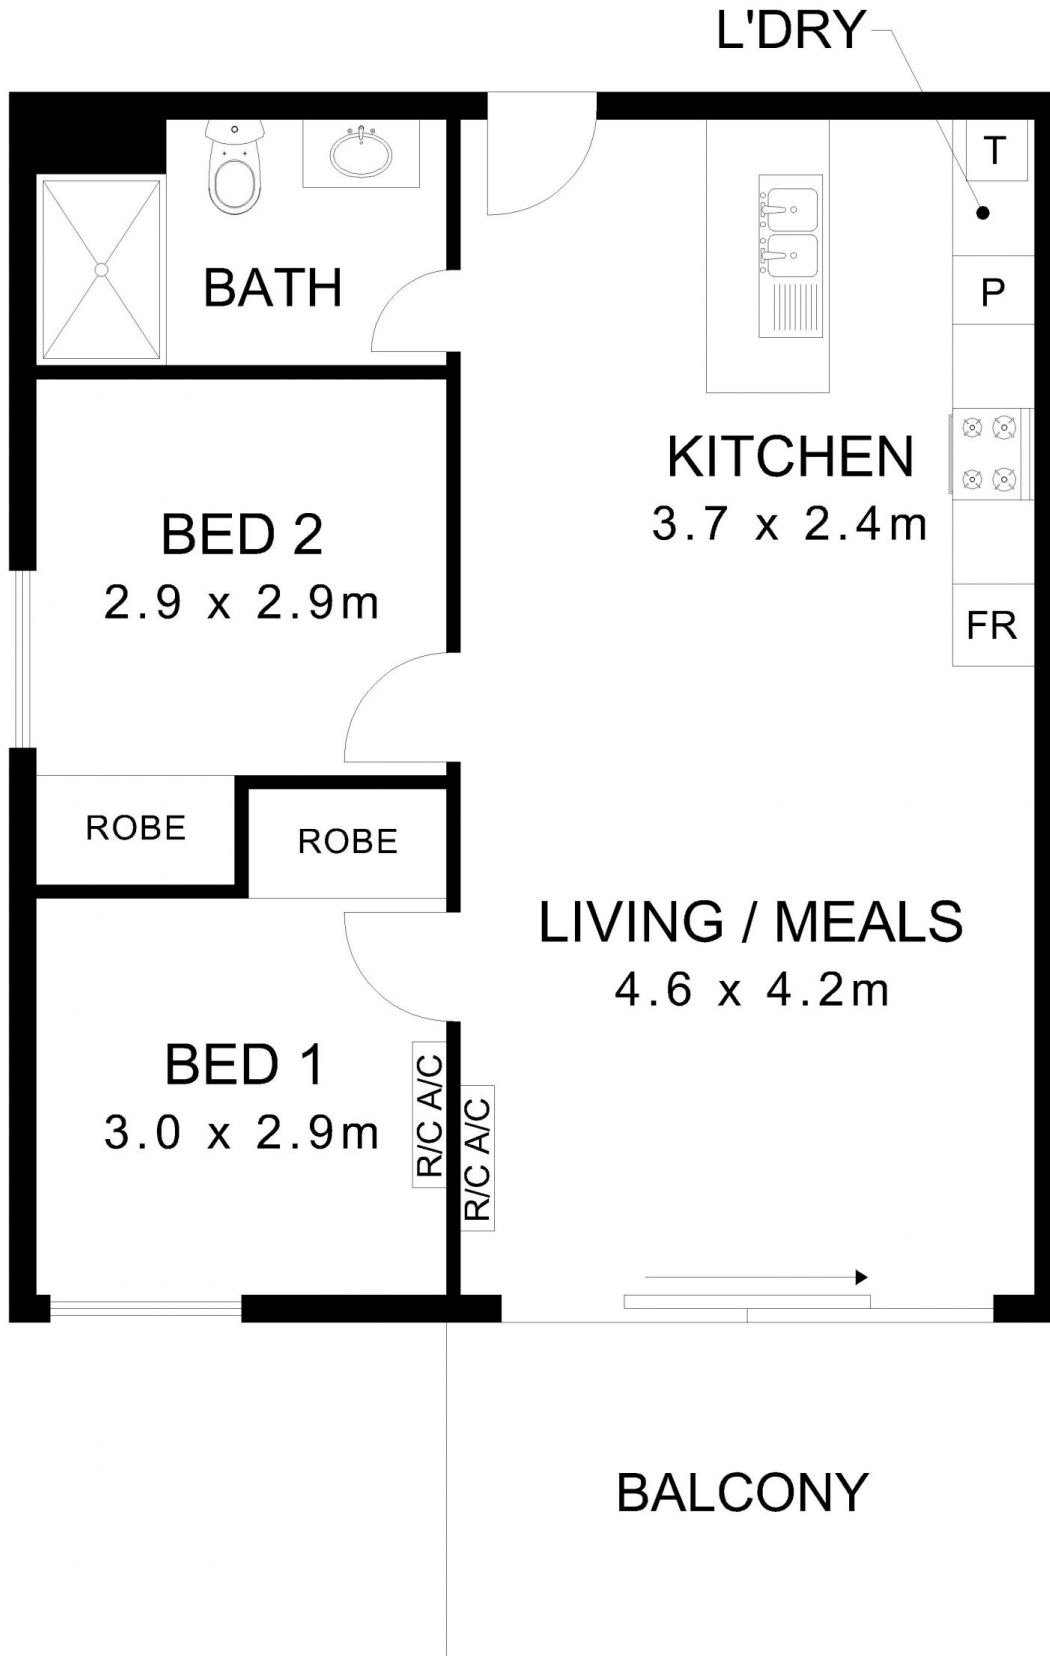

Tony Press
0420561600

1405/156 WRIGHT STREET ADELAIDE

NOTE: While every effort has been made to verify the correct details in this brochure, neither the vendor, illustrator or agent accept liability for any error or omission. All parties are requested to take relevant action to satisfy themselves of any issues.
@ Copyright 2021 MAYMEDIA"